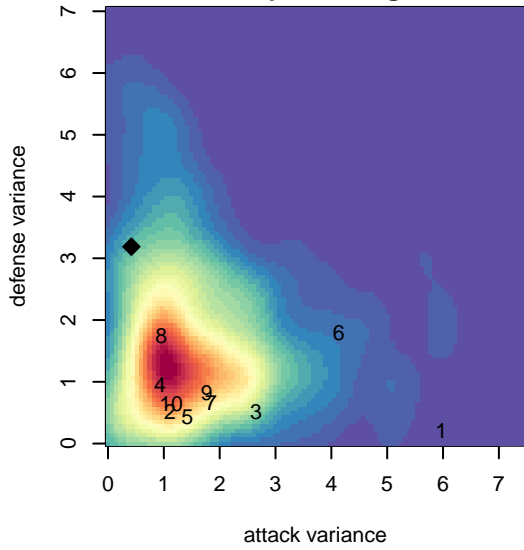

## Kent United White G05

Kent United  
 Kent, WA  
 G05 total strength=336  
 attack=0.28 defense=0.14  
 fall league = NPSL Div 3 (05) U13  
 spr league = Spr NPSL (05) Div 2 U13

alt names used:  
 Kent United G05 White  
 Kent United G05 White-Mora  
 Kent United G05 White- Mora

Venues played:  
 2017 River Jam Copa U13  
 2017 NPSL Division 3 (05) U13  
 2017 Spr NPSL (05) Division 2 U13

**attack and defense variance (black dot)  
relative to other teams  
and top 10 in region**