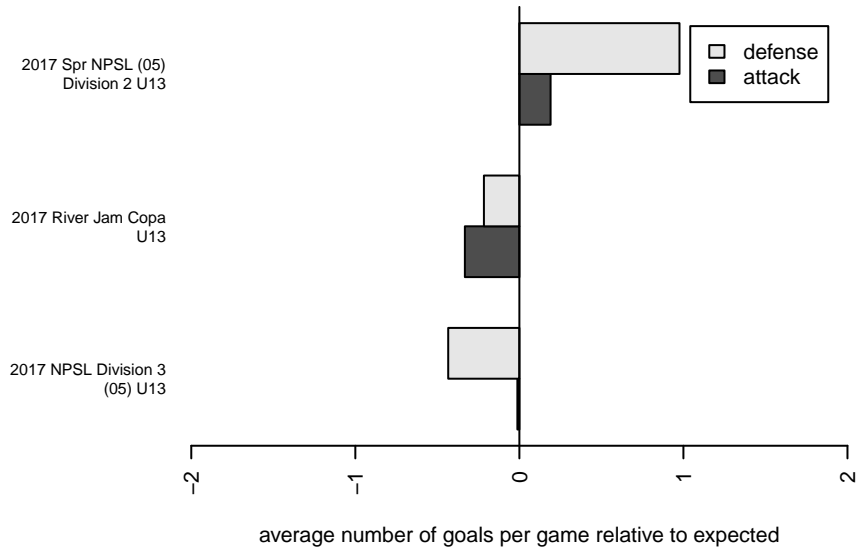

Performance relative to 13 month average