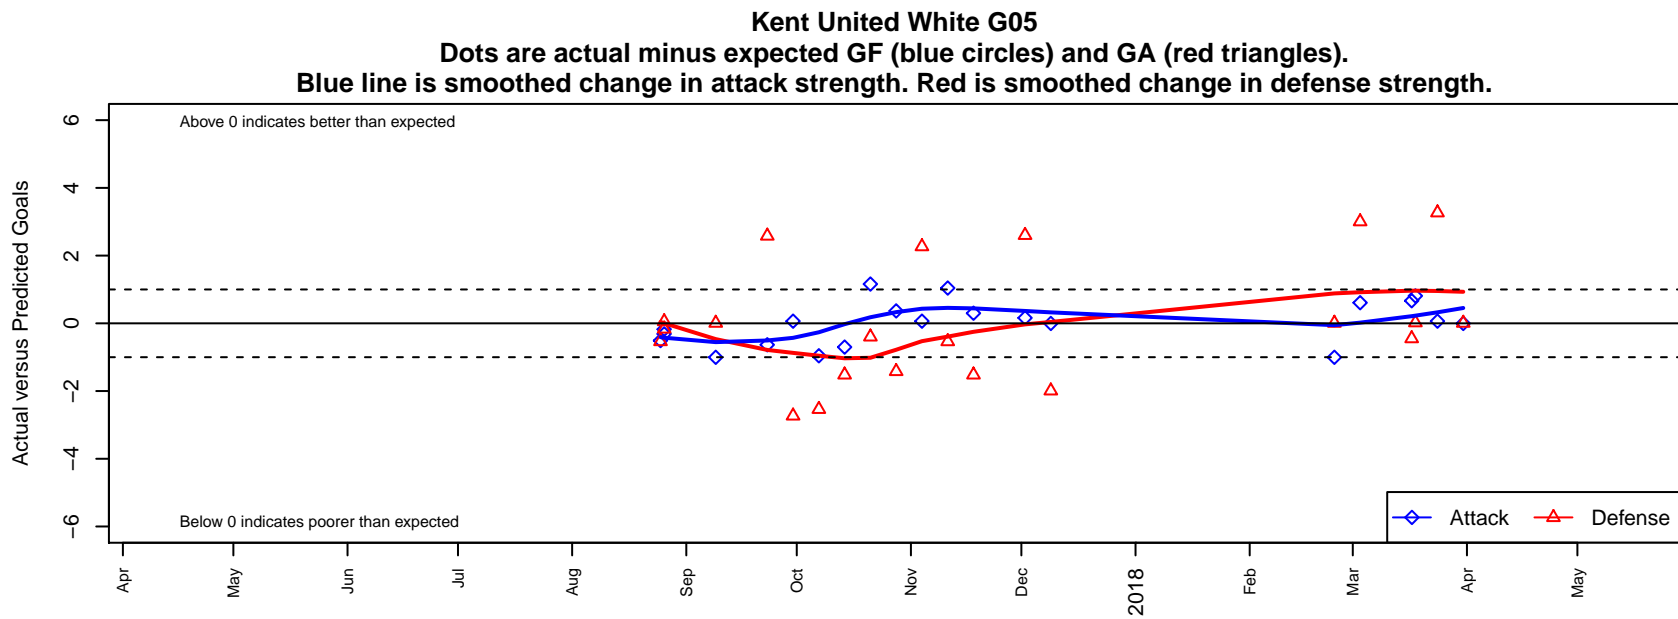

**attack and defense variance (black dot)
relative to other teams
and top 10 in region**

**attack and defense rating
relative to others at age
and all opponents in last 13 months**

Kent United White G05

Kent United
Kent, WA
G05 total strength=336
attack=0.28 defense=0.14
fall league = NPSL Div 3 (05) U13
spr league = Spr NPSL (05) Div 2 U13

alt names used:
Kent United G05 White
Kent United G05 White-Mora
Kent United G05 White- Mora

Venues played:
2017 River Jam Copa U13
2017 NPSL Division 3 (05) U13
2017 Spr NPSL (05) Division 2 U13