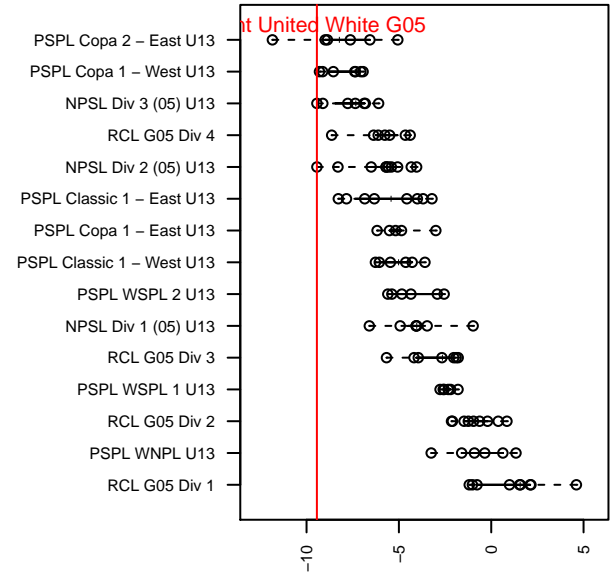

**attack and defense rating
relative to others at age
and all opponents in last 13 months**