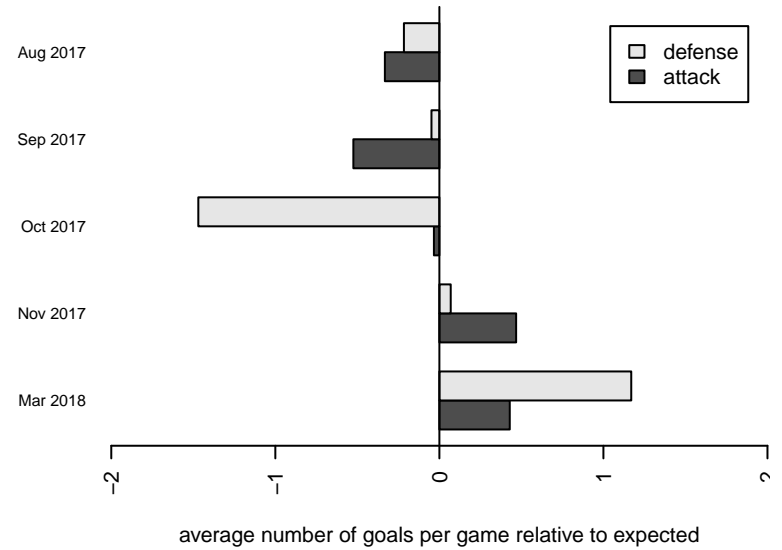

Performance relative to 13 month average